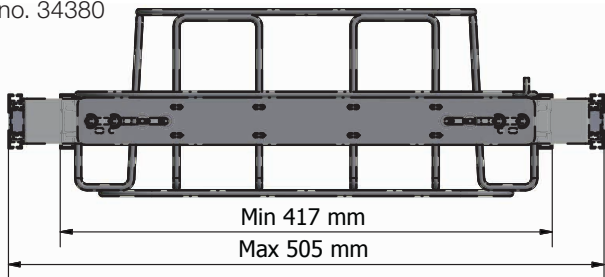

Longopac Flex is width adjustable, which means that it can be installed without difficulty in most waste cabinets. Longopac Flex is available in four sizes: Maxi, Midi, Mini Square and Mini Slim. All the sizes are shown below. The adjustable width of the cassette holder is shown on the left, and on the right its length. Please contact us for complete blueprints.

MINI SLIM

Opening 164x284 mm
Item no. 34360

MINI SQUARE

Opening 231x231 mm
Item no. 34370

MIDI

Opening 278x318 mm
Item no. 34380

MAXI

Opening 356x356 mm
Item no. 34390

Longopac® Flex

– simply smarter

ACCESSORIES

Drill set

Includes a 5 mm wood bit (intended for 6 mm system screw) and an adjustable depth stop. Makes it considerably easier to drill screw holes in wood and laminate waste cabinets.