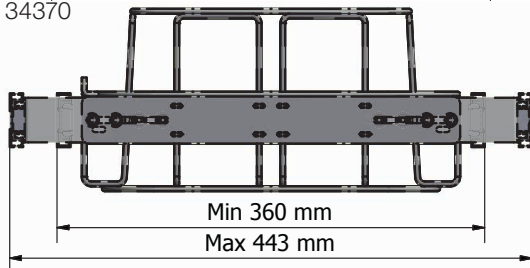

Longopac Flex is width adjustable, which means that it can be installed without difficulty in most waste cabinets. Longopac Flex is available in four sizes: Maxi, Midi, Mini Square and Mini Slim. All the sizes are shown below. The adjustable width of the cassette holder is shown on the left, and on the right its length. Please contact us for complete blueprints.

MINI SLIM

Opening 164x284 mm
Item no. 34360

MINI SQUARE

Opening 231x231 mm
Item no. 34370

MIDI

Opening 278x318 mm
Item no. 34380

MAXI

Opening 356x356 mm
Item no. 34390