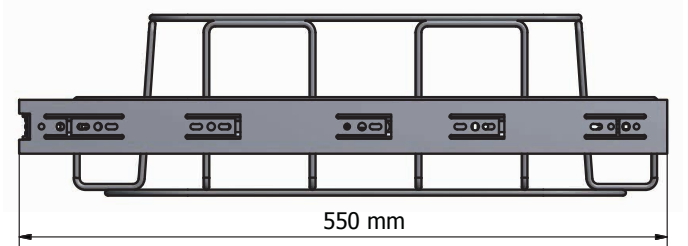

Longopac Flex is width adjustable, which means that it can be installed without difficulty in most waste cabinets. Longopac Flex is available in four sizes: Maxi, Midi, Mini Square and Mini Slim. All the sizes are shown below. The adjustable width of the cassette holder is shown on the left, and on the right its length. Please contact us for complete blueprints.

MINI SLIM

Opening 164x284 mm
Item no. 34360

MINI SQUARE

Opening 231x231 mm
Item no. 34370

MIDI

Opening 278x318 mm
Item no. 34380

MAXI

Opening 356x356 mm
Item no. 34390

Longopac® Flex

– simply smarter

ACCESSORIES

Drill set

Includes a 5 mm wood bit (intended for 6 mm system screw) and an adjustable depth stop. Makes it considerably easier to drill screw holes in wood and laminate waste cabinets.