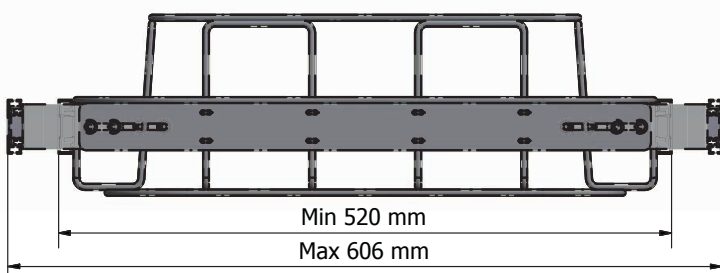

Longopac Flex is width adjustable, which means that it can be installed without difficulty in most waste cabinets. Longopac Flex is available in four sizes: Maxi, Midi, Mini Square and Mini Slim. All the sizes are shown below. The adjustable width of the cassette holder is shown on the left, and on the right its length. Please contact us for complete blueprints.

MINI SLIM

Opening 164x284 mm
Item no. 34360

MINI SQUARE

Opening 231x231 mm
Item no. 34370

MIDI

Opening 278x318 mm
Item no. 34380

MAXI

Opening 356x356 mm
Item no. 34390

Longopac® Flex

– simply smarter

ACCESSORIES

Drill set

Includes a 5 mm wood bit (intended for 6 mm system screw) and an adjustable depth stop. Makes it considerably easier to drill screw holes in wood and laminate waste cabinets.