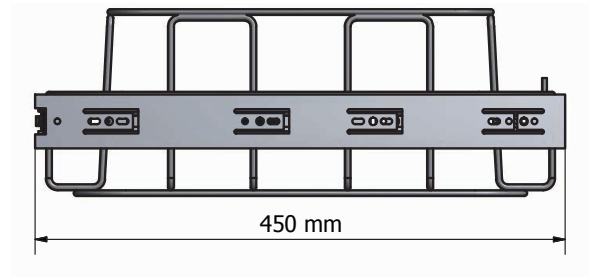

Longopac Flex is width adjustable, which means that it can be installed without difficulty in most waste cabinets. Longopac Flex is available in four sizes: Maxi, Midi, Mini Square and Mini Slim. All the sizes are shown below. The adjustable width of the cassette holder is shown on the left, and on the right its length. Please contact us for complete blueprints.

MINI SLIM

Opening 164x284 mm
Item no. 34360

MINI SQUARE

Opening 231x231 mm
Item no. 34370

MIDI

Opening 278x318 mm
Item no. 34380

MAXI

Opening 356x356 mm
Item no. 34390

Longopac® Flex

– simply smarter

ACCESSORIES

Drill set

Includes a 5 mm wood bit (intended for 6 mm system screw) and an adjustable depth stop. Makes it considerably easier to drill screw holes in wood and laminate waste cabinets.