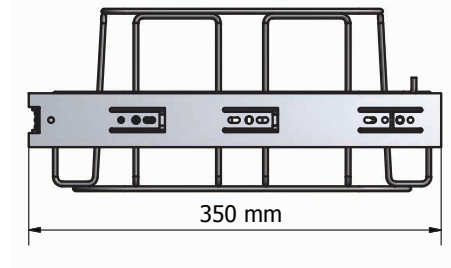

Longopac Flex is width adjustable, which means that it can be installed without difficulty in most waste cabinets. Longopac Flex is available in four sizes: Maxi, Midi, Mini Square and Mini Slim. All the sizes are shown below. The adjustable width of the cassette holder is shown on the left, and on the right its length. Please contact us for complete blueprints.

MINI SLIM

Opening 164x284 mm
Item no. 34360

MINI SQUARE

Opening 231x231 mm
Item no. 34370

MIDI

Opening 278x318 mm
Item no. 34380

MAXI

Opening 356x356 mm
Item no. 34390