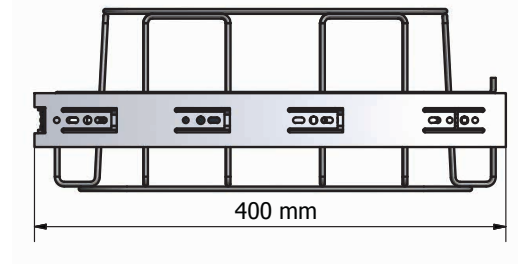

Flexible mounting solution

With Longopac Flex mounted behind your waste sorting walls and in waste cabinets, you can eliminate the problem of the opening becoming blocked and waste overflowing. The Longopac Flex cassette holder is also popular with personnel, as the bags can be replaced faster, more ergonomically and more hygienically than traditional bin liners. The Longopac system also has much less of an environmental impact.

Longopac Flex is width adjustable, which means that it can be installed without difficulty in most waste cabinets. Longopac Flex is available in four sizes: Maxi, Midi, Mini Square and Mini Slim. All the sizes are shown below. The adjustable width of the cassette holder is shown on the left, and on the right its length. Please contact us for complete blueprints.

MINI SLIM

Opening 164x284 mm
Item no. 34360