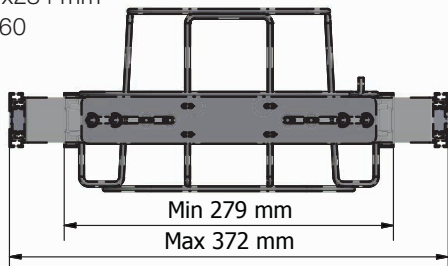

Longopac Flex is width adjustable, which means that it can be installed without difficulty in most waste cabinets. Longopac Flex is available in four sizes: Maxi, Midi, Mini Square and Mini Slim. All the sizes are shown below. The adjustable width of the cassette holder is shown on the left, and on the right its length. Please contact us for complete blueprints.

MINI SLIM

Opening 164x284 mm
Item no. 34360

MINI SQUARE

Opening 231x231 mm
Item no. 34370

MIDI

Opening 278x318 mm
Item no. 34380

MAXI

Opening 356x356 mm
Item no. 34390